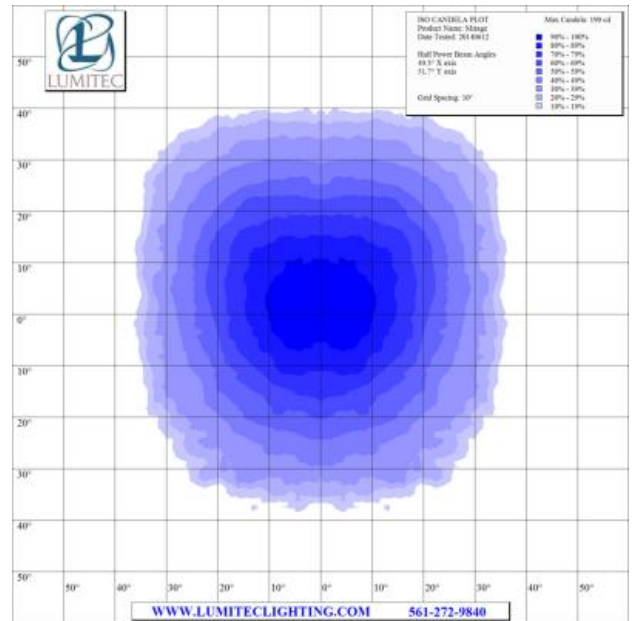

extreme environment lighting

Mirage

SKU: 113122

Color Output: White Dimming, Red Dimming

Finish: White

With multiple improvements for 2014, Lumitec's Mirage down lights remain the best performing down light on the market today. Utilizing the most efficient emitters commercially available, Mirage boasts incredible output and a profile that is among the slimmest in the industry. In field studies Mirage exceeded the output of 20 watt halogens.* Equally suited to elegant salons or no-nonsense T-tops. (*6 watt devices will exceed output of 20 watt halogens, 3 watt devices will exceed output of 10 watt halogens).

- Voltage: 10 - 30vDC
- 12vDC Amps: 490mA
- 24vDC Amps: 250mA
- Correlated Color Temperature: 5000
- Color Rendering Index: 70+
- Rated Watts: 6
- Lumens (White): 372
- Operating Temp (°C): -35 to +55 C
- Operating Temp (°F): -31 to + 131 F
- IP67 Compliant
- Certified Ignition Protected

Dimensions: 3.25in (8.25cm) (W) x 3.25in (8.25cm) (H) x 1.11in (2.81cm) (D)

www.lumiteclighting.com | Phone: (561) 272-9840 | info@lumiteclighting.com

ISO LUX PLOT
Product Name: Mirage
Date Tested: 20140612

Max Lux at 10': 20 lx

Target Distance: 10'
Grid Spacing: 2'

- 90% - 100%
- 80% - 89%
- 70% - 79%
- 60% - 69%
- 50% - 59%
- 40% - 49%
- 30% - 39%
- 20% - 29%
- 10% - 19%