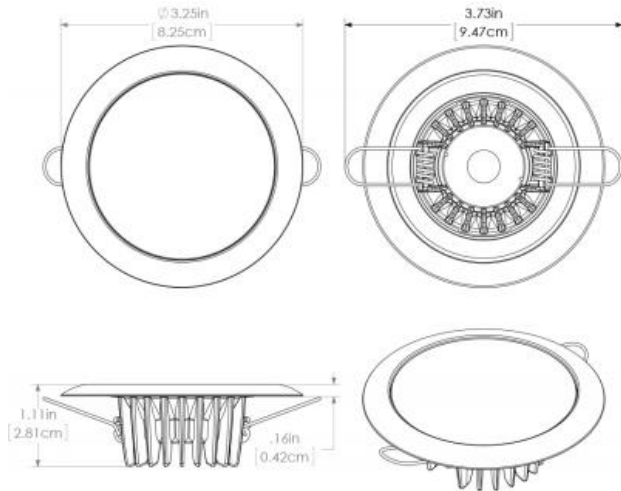

extreme environment lighting

Mirage

SKU: 113122

Color Output: White Dimming, Red Dimming

Finish: White

With multiple improvements for 2014, Lumitec's Mirage down lights remain the best performing down light on the market today. Utilizing the most efficient emitters commercially available, Mirage boasts incredible output and a profile that is among the slimmest in the industry. In field studies Mirage exceeded the output of 20 watt halogens.* Equally suited to elegant salons or no-nonsense T-tops. (*6 watt devices will exceed output of 20 watt halogens, 3 watt devices will exceed output of 10 watt halogens).

Dimensions: 3.25in (8.25cm) (W) x 3.25in (8.25cm) (H) x 1.11in (2.81cm) (D)

www.lumiteclighting.com | Phone: (561) 272-9840 | info@lumiteclighting.com

ISO LUX PLOT
Product Name: Mirage
Date Tested: 20140612

Max Lux at 10': 20 lx

Target Distance: 10'
Grid Spacing: 2'

- 90% - 100%
- 80% - 89%
- 70% - 79%
- 60% - 69%
- 50% - 59%
- 40% - 49%
- 30% - 39%
- 20% - 29%
- 10% - 19%