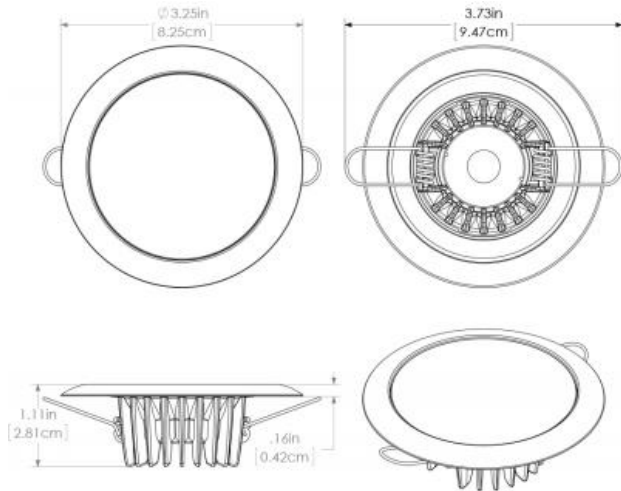

**extreme environment lighting**

**Mirage**

SKU: 113192

Color Output: White Dimming, Red Dimming

Finish: Glass

With multiple improvements for 2014, Lumitec's Mirage down lights remain the best performing down light on the market today. Utilizing the most efficient emitters commercially available, Mirage boasts incredible output and a profile that is among the slimmest in the industry. In field studies Mirage exceeded the output of 20 watt halogens.\* Equally suited to elegant salons or no-nonsense T-tops. (\*6 watt devices will exceed output of 20 watt halogens, 3 watt devices will exceed output of 10 watt halogens).

Dimensions: 2.50in (6.35cm) (W) x 2.50in (6.35cm) (H) x 1.11in (2.81cm) (D)

www.lumiteclighting.com | Phone: (561) 272-9840 | info@lumiteclighting.com

ISO LUX PLOT  
Product Name: Mirage  
Date Tested: 20140612

Max Lux at 10': 20 lx

Target Distance: 10'  
Grid Spacing: 2'

- 90% - 100%
- 80% - 89%
- 70% - 79%
- 60% - 69%
- 50% - 59%
- 40% - 49%
- 30% - 39%
- 20% - 29%
- 10% - 19%