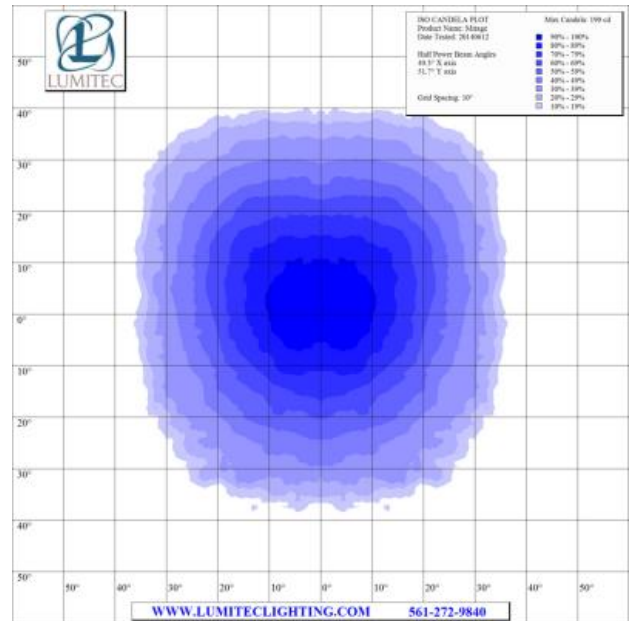

**extreme environment lighting**

**Mirage**

SKU: 113192

Color Output: White Dimming, Red Dimming

Finish: Glass

With multiple improvements for 2014, Lumitec's Mirage down lights remain the best performing down light on the market today. Utilizing the most efficient emitters commercially available, Mirage boasts incredible output and a profile that is among the slimmest in the industry. In field studies Mirage exceeded the output of 20 watt halogens.\* Equally suited to elegant salons or no-nonsense T-tops. (\*6 watt devices will exceed output of 20 watt halogens, 3 watt devices will exceed output of 10 watt halogens).

- Voltage: 10 - 30vDC
- 12vDC Amps: 490mA
- 24vDC Amps: 250mA
- Correlated Color Temperature: 5000
- Color Rendering Index: 70+
- Rated Watts: 6
- Lumens (White): 372
- Operating Temp (°C): -35 to +55 C
- Operating Temp (°F): -31 to + 131 F
- IP67 Compliant
- Certified Ignition Protected

Dimensions: 2.50in (6.35cm) (W) x 2.50in (6.35cm) (H) x 1.11in (2.81cm) (D)

www.lumiteclighting.com | Phone: (561) 272-9840 | info@lumiteclighting.com

ISO LUX PLOT  
Product Name: Mirage  
Date Tested: 20140612

Max Lux at 10': 20 lx

Target Distance: 10'  
Grid Spacing: 2'

- 90% - 100%
- 80% - 89%
- 70% - 79%
- 60% - 69%
- 50% - 59%
- 40% - 49%
- 30% - 39%
- 20% - 29%
- 10% - 19%