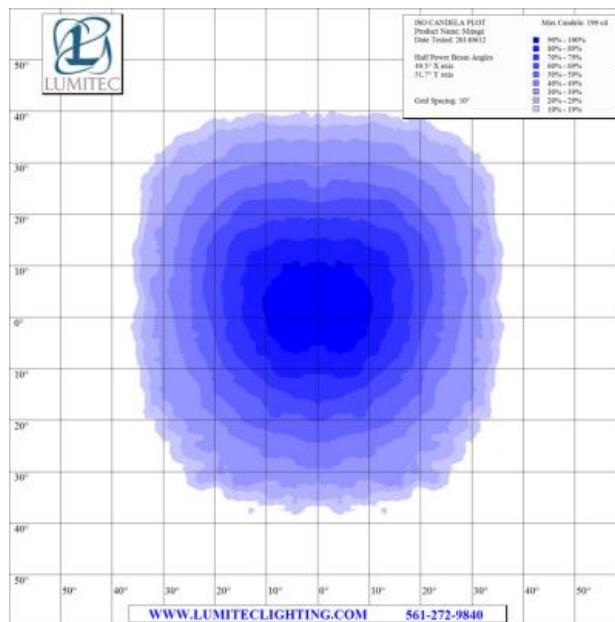

extreme environment lighting

GAI2

SKU: 111828

Color Output: White Dimming, Red Non Dimming, Blue Non Dimming
Finish: White

Our best-selling positionable light just got better. Lumitec's newly enhanced General Area Location (GAI) light now has TWICE the output and a new, more efficient optical system! GAI's small size and high output make this light perfect for a wide range of applications: chart light, reading light, task light or even a deck light. Completely sealed and IP67 compliant.

- Voltage: 10 - 30vDc
- 12vDC Amps: 300mA
- 24vDC Amps: 160mA
- Correlated Color Temperature: 5000
- Color Rendering Index: 70+
- Rated Watts: 6
- Lumens (White): 372
- Operating Temp (°C): -35 to +55 C
- Operating Temp (°F): -31 to + 131 F
- IP67 Compliant
- Certified Ignition Protected

Dimensions: 2.53in (6.42cm) (W) x 2.53in (6.42cm) (H) x 1.49in (3.78cm) (D)

www.lumiteclighting.com | Phone: (561) 272-9840 | info@lumiteclighting.com

ISO LUX PLOT
Product Name: Mirage
Date Tested: 20140612

Max Lux at 10': 20 lx

Target Distance: 10'
Grid Spacing: 2'

- 90% - 100%
- 80% - 89%
- 70% - 79%
- 60% - 69%
- 50% - 59%
- 40% - 49%
- 30% - 39%
- 20% - 29%
- 10% - 19%