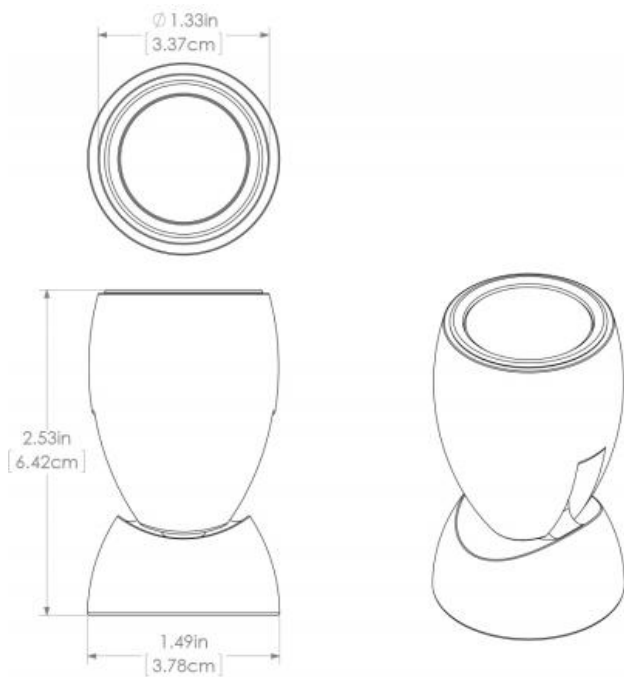

extreme environment lighting

GAI2

SKU: 111828

Color Output: White Dimming, Red Non Dimming, Blue Non Dimming
Finish: White

Our best-selling positionable light just got better. Lumitec's newly enhanced General Area Location (GAI) light now has TWICE the output and a new, more efficient optical system! GAI's small size and high output make this light perfect for a wide range of applications: chart light, reading light, task light or even a deck light. Completely sealed and IP67 compliant.

Dimensions: 2.53in (6.42cm) (W) x 2.53in (6.42cm) (H) x 1.49in (3.78cm) (D)

www.lumiteclighting.com | Phone: (561) 272-9840 | info@lumiteclighting.com

ISO LUX PLOT
Product Name: Mirage
Date Tested: 20140612

Max Lux at 10': 20 lx

Target Distance: 10'
Grid Spacing: 2'

- 90% - 100%
- 80% - 89%
- 70% - 79%
- 60% - 69%
- 50% - 59%
- 40% - 49%
- 30% - 39%
- 20% - 29%
- 10% - 19%