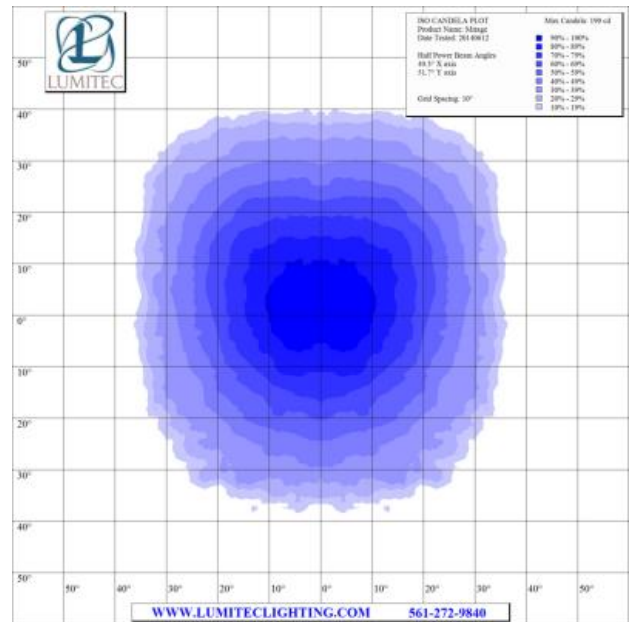

extreme environment lighting

GAI2

SKU: 111808

Color Output: White Dimming, Red Non Dimming, Blue Non Dimming

Finish: Brushed

Our best-selling positionable light just got better. Lumitec's newly enhanced General Area Location (GAI) light now has TWICE the output and a new, more efficient optical system! GAI's small size and high output make this light perfect for a wide range of applications: chart light, reading light, task light or even a deck light. Completely sealed and IP67 compliant.

- Voltage: 10 - 30vDc
- 12vDC Amps: 300mA
- 24vDC Amps: 160mA
- Correlated Color Temperature: 5000
- Color Rendering Index: 70+
- Rated Watts: 6
- Lumens (White): 372
- Operating Temp (°C): -35 to +55 C
- Operating Temp (°F): -31 to + 131 F
- IP67 Compliant
- Certified Ignition Protected

Dimensions: 2.53in (6.42cm) (W) x 2.53in (6.42cm) (H) x 1.49in (3.78cm) (D)

www.lumiteclighting.com | Phone: (561) 272-9840 | info@lumiteclighting.com

ISO LUX PLOT
Product Name: Mirage
Date Tested: 20140612

Max Lux at 10': 20 lx

Target Distance: 10'
Grid Spacing: 2'

- 90% - 100%
- 80% - 89%
- 70% - 79%
- 60% - 69%
- 50% - 59%
- 40% - 49%
- 30% - 39%
- 20% - 29%
- 10% - 19%