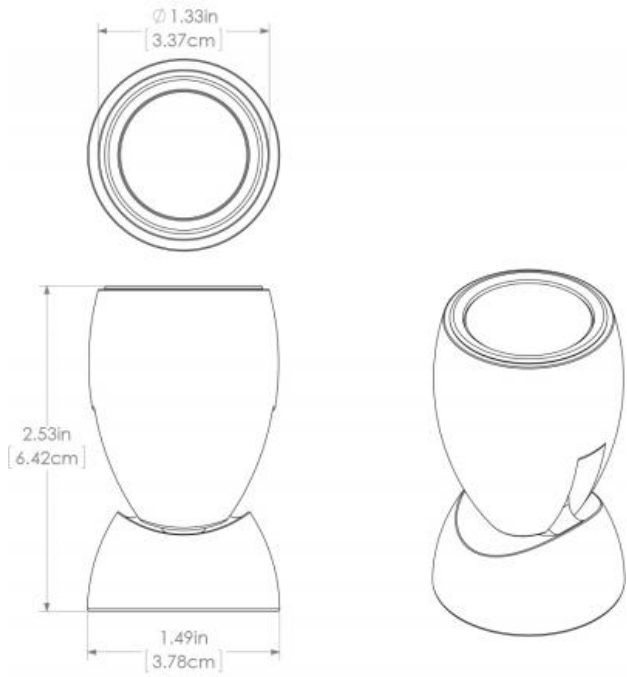

extreme environment lighting

GAI2

SKU: 111808

Color Output: White Dimming, Red Non Dimming, Blue Non Dimming

Finish: Brushed

Our best-selling positionable light just got better. Lumitec's newly enhanced General Area Location (GAI) light now has TWICE the output and a new, more efficient optical system! GAI's small size and high output make this light perfect for a wide range of applications: chart light, reading light, task light or even a deck light. Completely sealed and IP67 compliant.

Dimensions: 2.53in (6.42cm) (W) x 2.53in (6.42cm) (H) x 1.49in (3.78cm) (D)

www.lumiteclighting.com | Phone: (561) 272-9840 | info@lumiteclighting.com

ISO LUX PLOT
Product Name: Mirage
Date Tested: 20140612

Max Lux at 10': 20 lx

Target Distance: 10'
Grid Spacing: 2'

- 90% - 100%
- 80% - 89%
- 70% - 79%
- 60% - 69%
- 50% - 59%
- 40% - 49%
- 30% - 39%
- 20% - 29%
- 10% - 19%