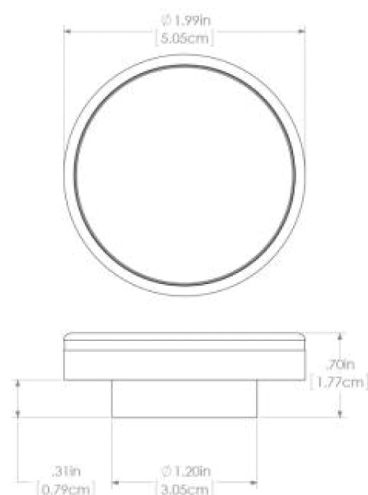

### Halo

SKU: 112820

Color Output: White Non Dimming, Red Non Dimming, Blue Non Dimming, Purple Non Dimming

Finish: White

Class-leading output, weatherproof construction, and the simplest installation in the industry - Lumitec's Halo Flush Mount Down Lights stand apart from the crowd. With a shallow-depth profile (less than 1/2" mounting depth) and a secure composite mounting system the lights are ideal for salons and staterooms, as well as helm stations, flybridges and hard tops. Fully sealed and IP67 compliant. Intelligent circuitry enables advanced features like dimming and multi-color control without external control modules, specialized switches, or additional wire runs. Choose white or brushed.

Dimensions: 1.99in (5.05cm) (W) x 1.99in (5.05cm) (H) x 0.70in (1.77cm) (D)

[www.lumiteclighting.com](http://www.lumiteclighting.com) | Phone: (561) 272-9840 | [info@lumiteclighting.com](mailto:info@lumiteclighting.com)