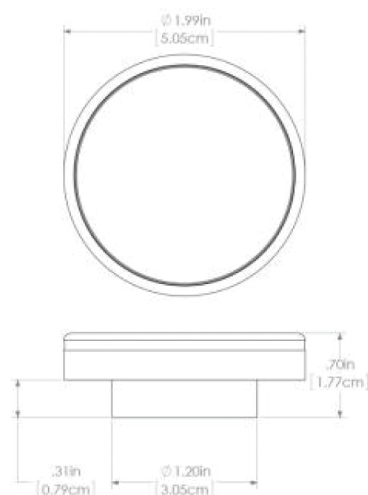

extreme environment lighting

Halo

SKU: 112801

Color Output: White Dimming, Blue Dimming

Finish: Brushed

Class-leading output, weatherproof construction, and the simplest installation in the industry - Lumitec's Halo Flush Mount Down Lights stand apart from the crowd. With a shallow-depth profile (less than 1/2" mounting depth) and a secure composite mounting system the lights are ideal for salons and staterooms, as well as helm stations, flybridges and hard tops. Fully sealed and IP67 compliant. Intelligent circuitry enables advanced features like dimming and multi-color control without external control modules, specialized switches, or additional wire runs. Choose white or brushed.

Operating Temp (°F): -31 to + 131 F

IP67 Compliant

Certified Ignition Protected

Dimensions: 1.99in (5.05cm) (W) x 1.99in (5.05cm) (H) x 0.70in (1.77cm) (D)

www.lumiteclighting.com | Phone: (561) 272-9840 | info@lumiteclighting.com