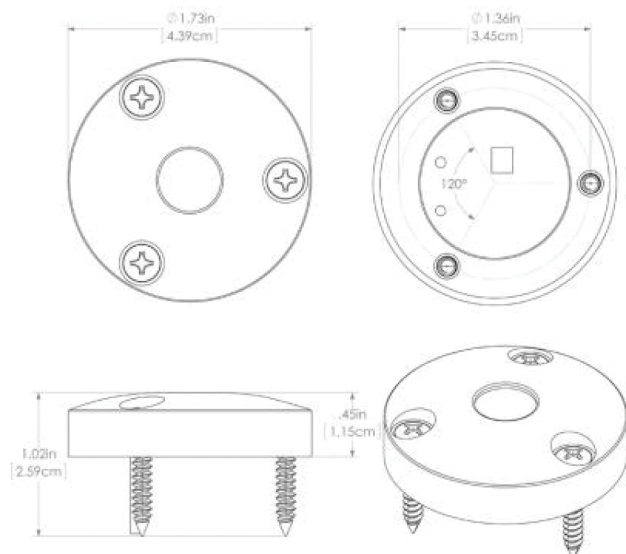

Operating Temp (°F): -31 to + 131 F

IP67 Compliant

Certified Ignition Protected

Dimensions: 1.73in (4.39cm) (W) x 1.73in (4.39cm) (H) x 0.45in (1.15cm) (D)

www.lumiteclighting.com | Phone: (561) 272-9840 | info@lumiteclighting.com