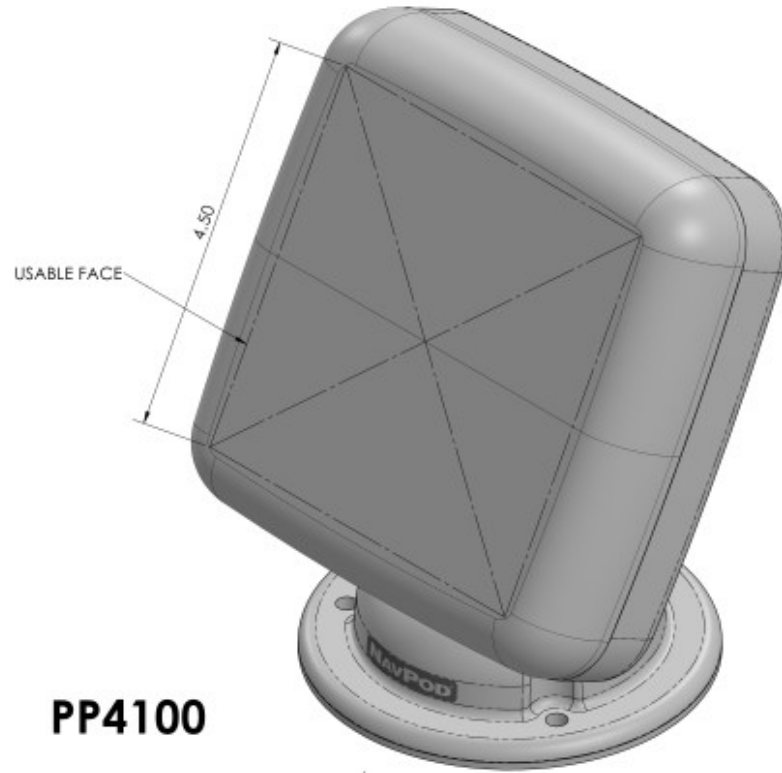

PP4100 Sizing Chart				
	Overall Size	Usable Face	Max Cutout	Base Footprint
Height	7.06	4.5	4	
Width	6.00	4.5	4	Ø 4.58
Depth	4.72	3.5	3.25	

PP4100