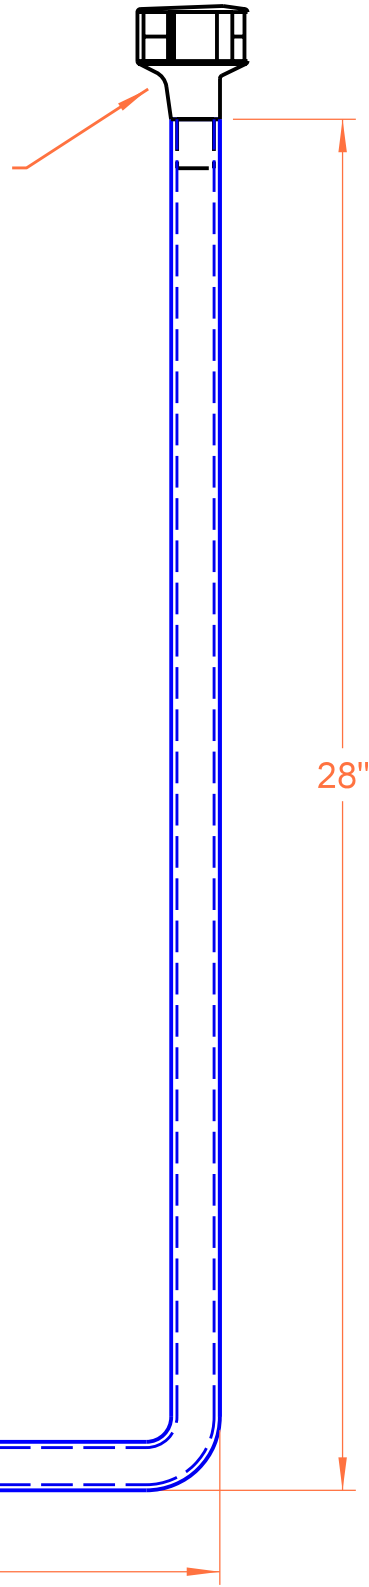

EDSON Corporation
146 Duchaine Boulevard
New Bedford, MA 02745-1292
(508) 995-9711 Fax: (508) 995-5021

Shown with
Atwood LED Light #6751
Sold separately

**Adapter for
Perko Light #6750
included**

6865

www.EdsonMarine.com