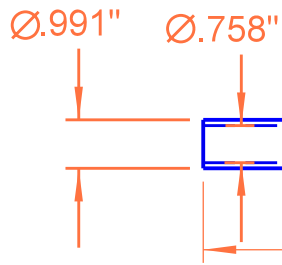

EDSON Corporation
146 Duchaine Boulevard
New Bedford, MA 02745-1292
(508) 995-9711 Fax: (508) 995-5021

Shown with
Atwood LED Light #6751
Sold separately

**Adapter for
Perko Light #6750
included**

6865

www.EdsonMarine.com