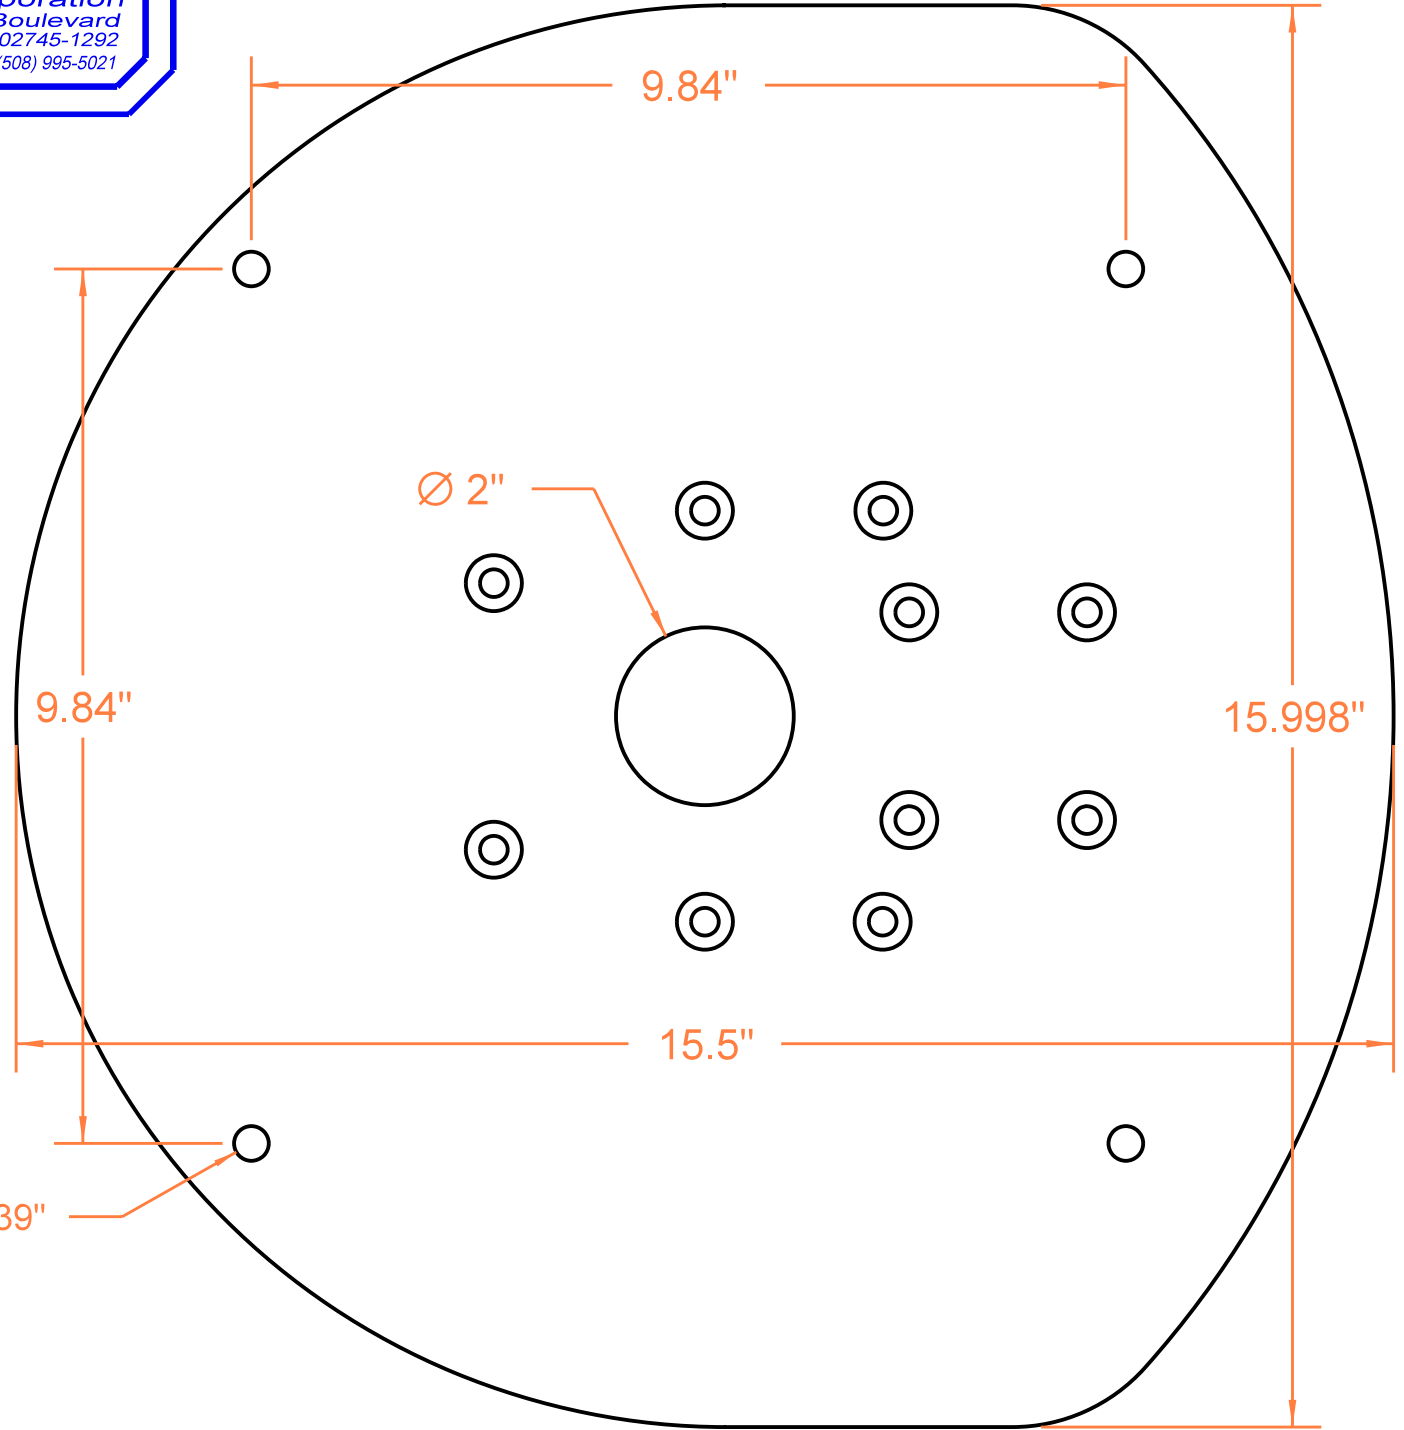

EDSON Corporation
146 Duchaine Boulevard
New Bedford, MA 02745-1292
(508) 995-9711 Fax: (508) 995-5021

FORWARD
←

Fabricated from
1/4" Aluminum Plate

TOP VIEW

Ø .39"

Ø 2"

6854

www.EdsonMarine.com