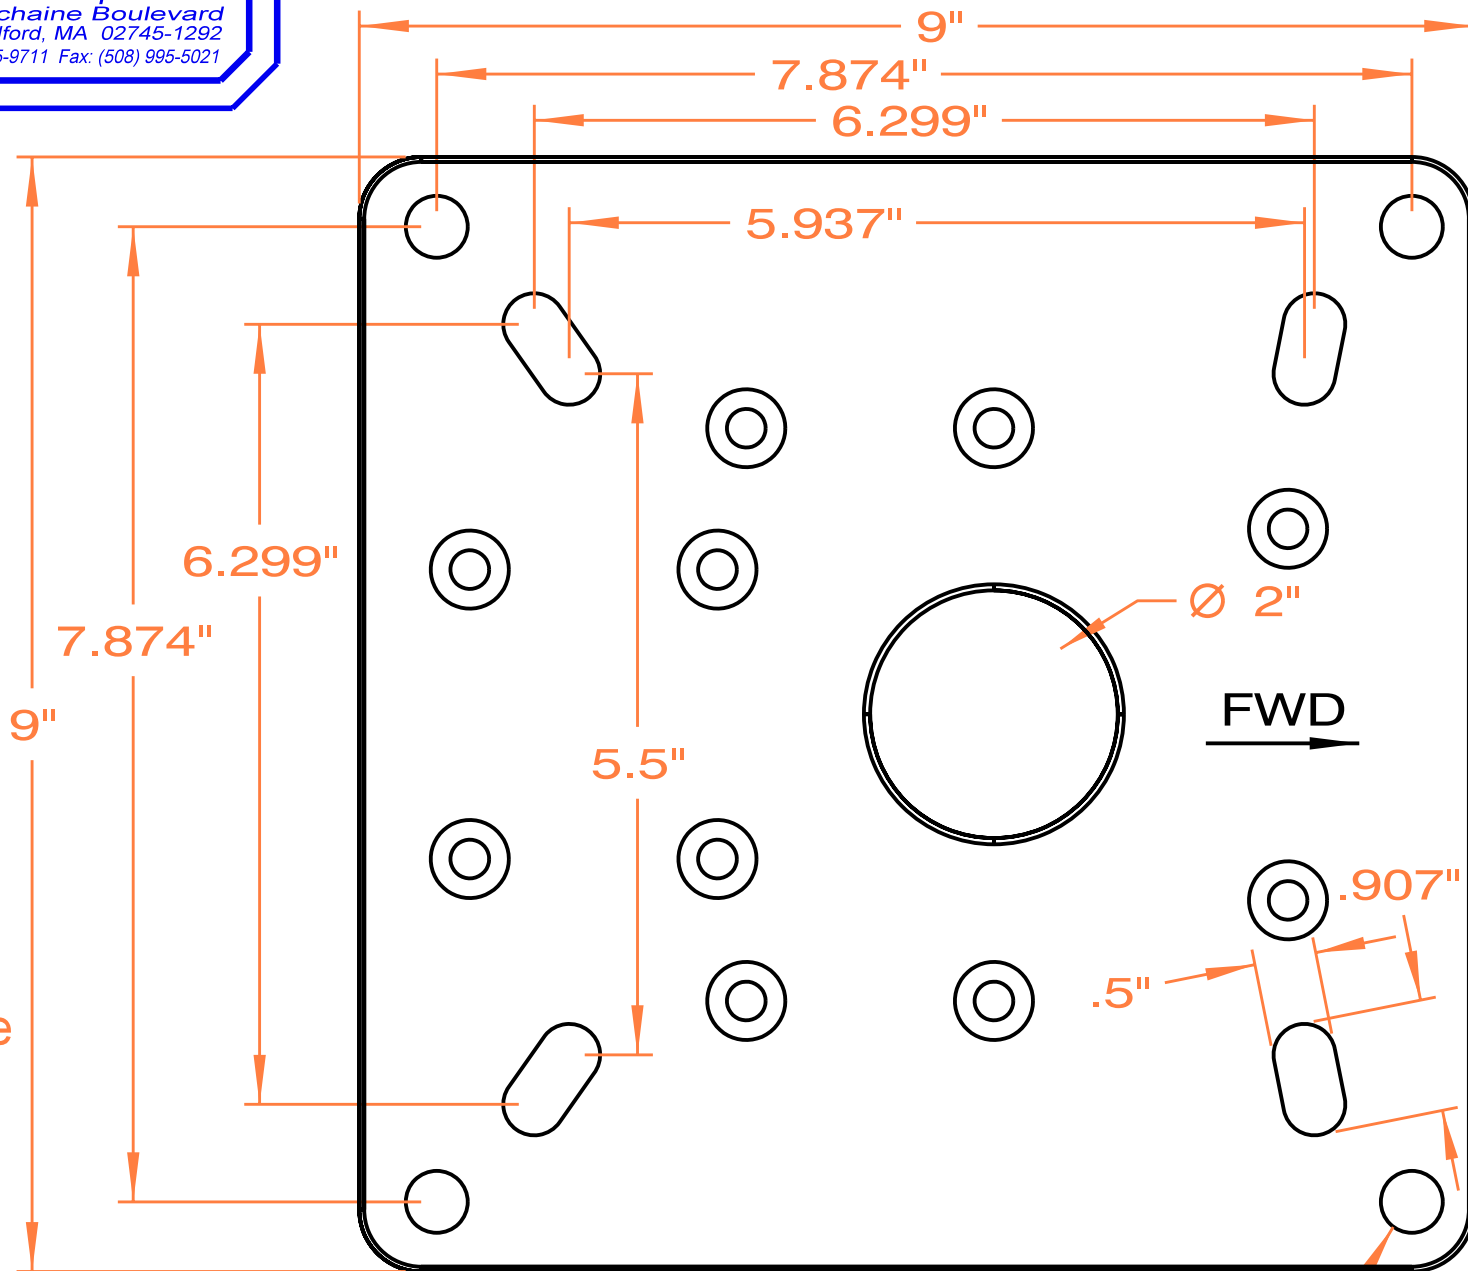

EDSON Corporation
146 Duchaine Boulevard
New Bedford, MA 02745-1292
(508) 995-9711 Fax: (508) 995-5021

Fabricated from
1/4" Aluminum Plate

TOP VIEW

Four 1/2" Holes

6851

www.EdsonMarine.com