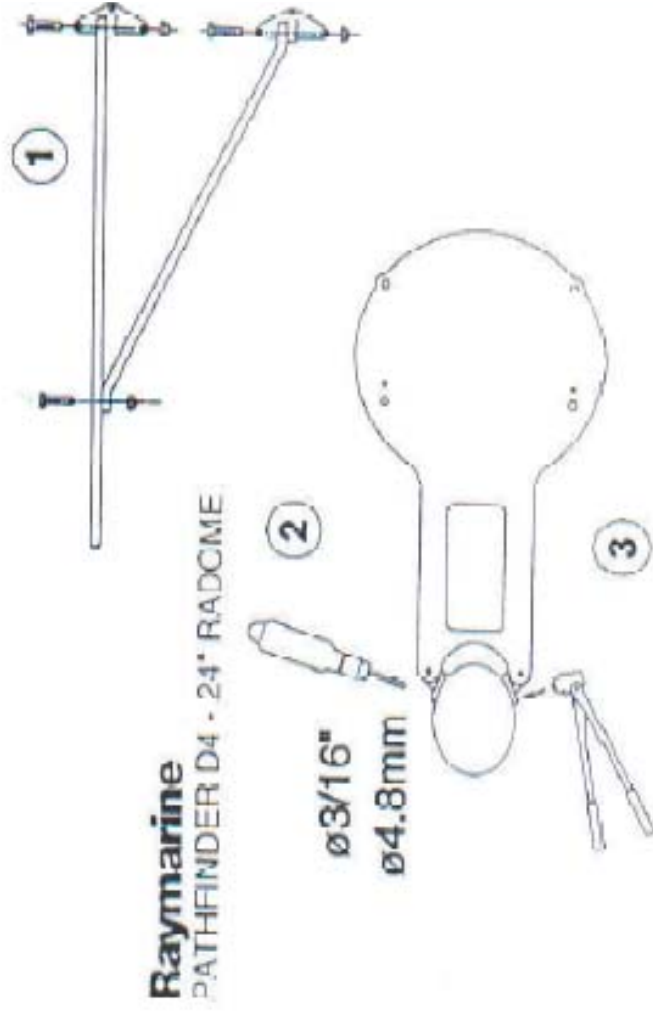

RADAR MOUNTING PLATFORM FITTING INSTRUCTIONS

RAYMARINE LTD.
ANCHORAGE PARK,
FORT SMOUTH,
HAMPSHIRE PO3 5TD
ENGLAND
TEL +44 (0)23 52693611
FAX +44 (0)23 52694642

RAYMARINE Inc.
22, COTTON ROAD,
LINTH,
NASHUA, NEW HAMPSHIRE,
03063-4219 U.S.A.
TEL 603.881.5200
FAX 603.864.4756