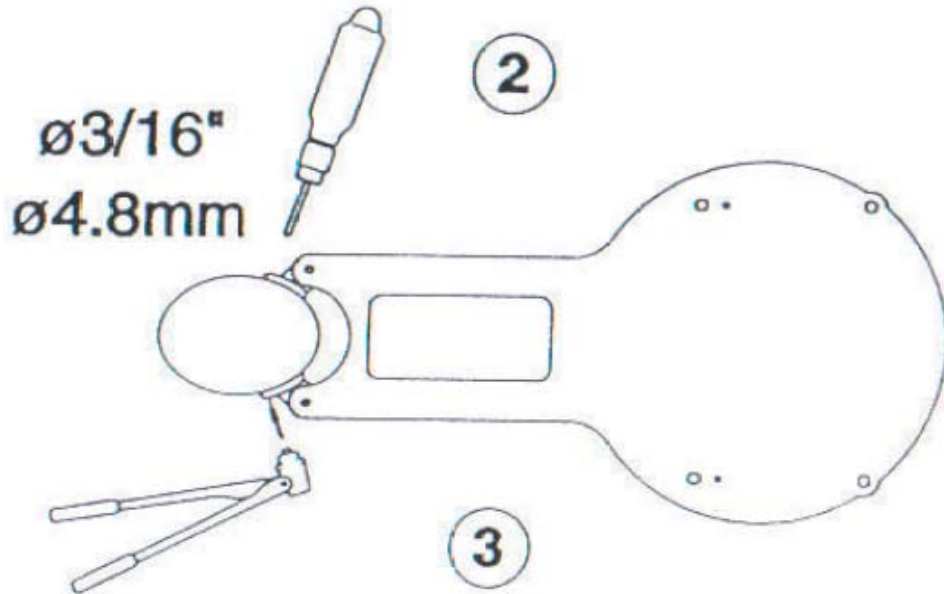

RADAR MOUNTING PLATFORM FITTING INSTRUCTIONS

Raymarine

PATHFINDER D4 - 24" RADOME

RAYMARINE LTD,
ANCHORAGE PARK,
PORTSMOUTH,
HAMPSHIRE PO3 5TD
ENGLAND
TEL +44 (023) 92693611
FAX +44 (023) 92694642

RAYMARINE Inc.
22, COTTON ROAD,
UNIT H,
NASHUA, NEW HAMPSHIRE,
03063-4219 U.S.A.
TEL 603.881.5200
FAX 603.864.4756