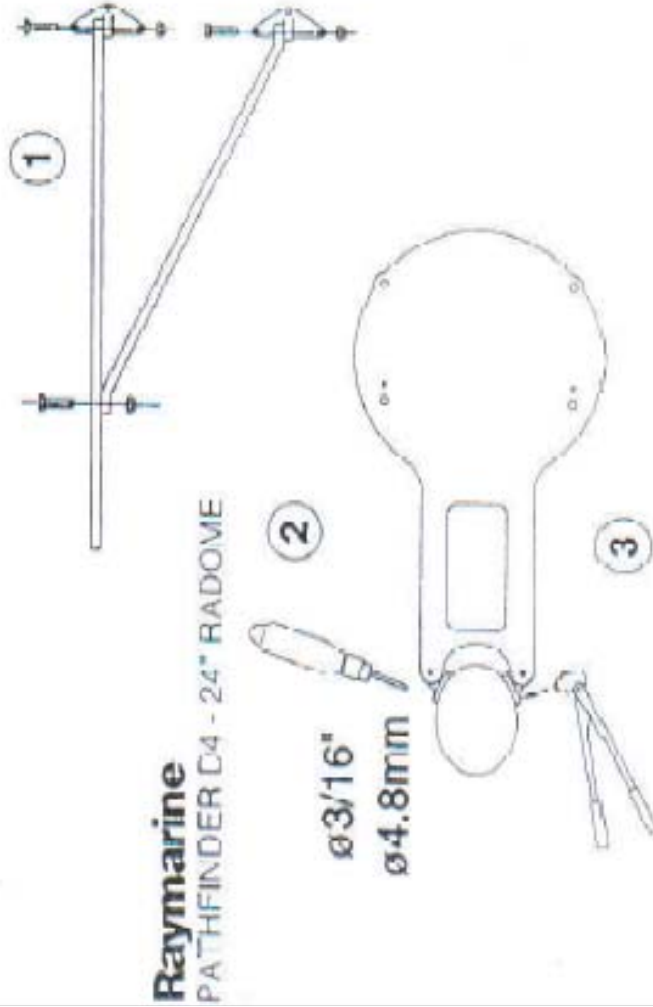

RADAR MOUNTING PLATFORM FITTING INSTRUCTIONS

RAYMARINE LTD.
ANCHORAGE PARK,
FORT SMOUTH,
HAMPSHIRE PO3 5TD
ENGLAND
TEL +44 (0)23 52693611
FAX +44 (0)23 52694642

RAYMARINE Inc.
22, COTTON ROAD,
LINTH,
NASHUA, NEW HAMPSHIRE,
03063-4219 U.S.A.
TEL 603.881.5200
FAX 603.864.4756