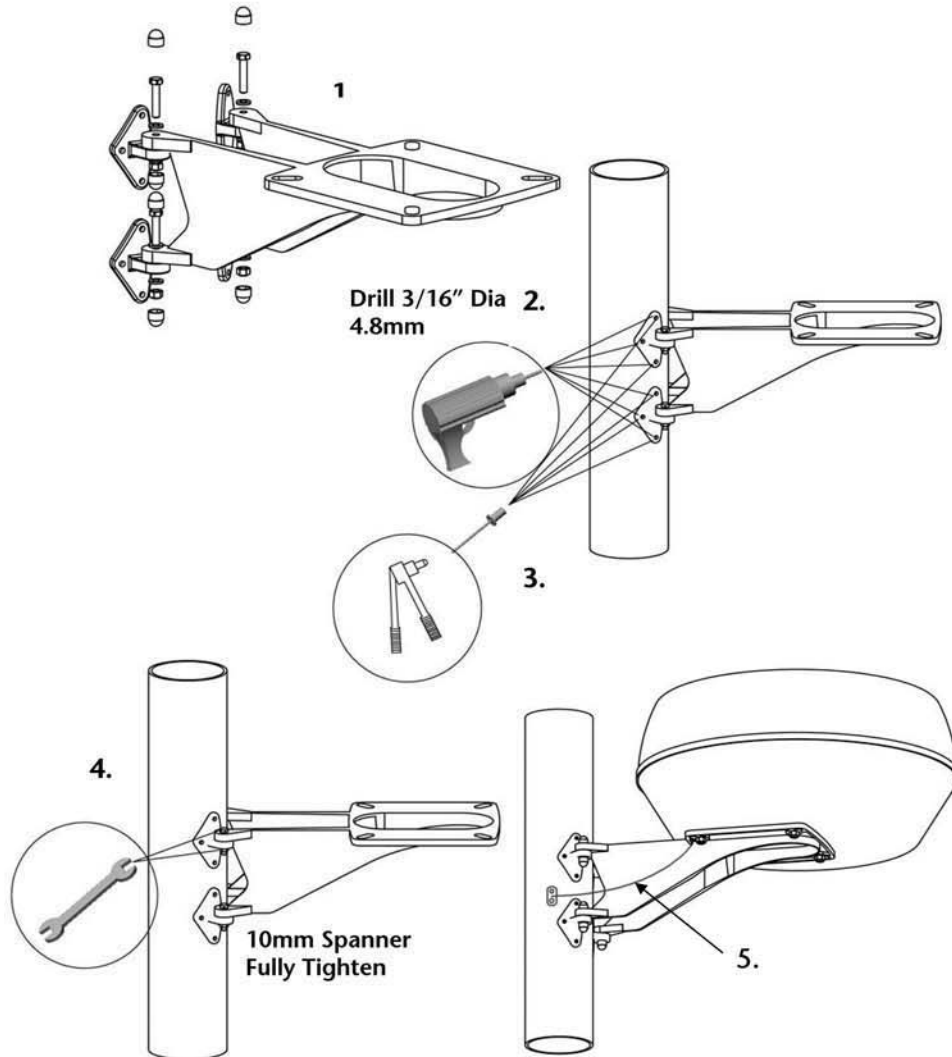

## One Piece Mast Platforms Fitting Instruction

### Kit Contents:

1 x Mast platform [depending on model platform may differ in appearance from model shown].  
4 x Platform Feet

4 x M6 x 30 Bolt  
4 x M6 Nyloc  
8 x M6 Nylon Washer  
8 x Nut Cover  
12 x Rivet  
1 x Safety Wire