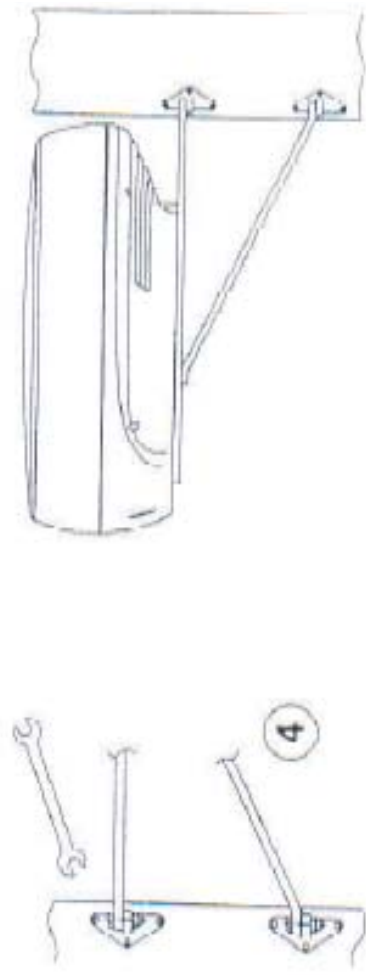

RADAR MOUNTING PLATFORM FITTING INSTRUCTIONS

RAYMARINE LTD.
ANCHORAGE PARK,
FORT SMOUTH,
HAMPSHIRE PO3 5TD
ENGLAND
TEL +44 (0)23 52693611
FAX +44 (0)23 52694642

RAYMARINE Inc.
22, COTTON ROAD,
LINTH,
NASHUA, NEW HAMPSHIRE,
03063-4219 U.S.A.
TEL 603.881.5200
FAX 603.864.4756