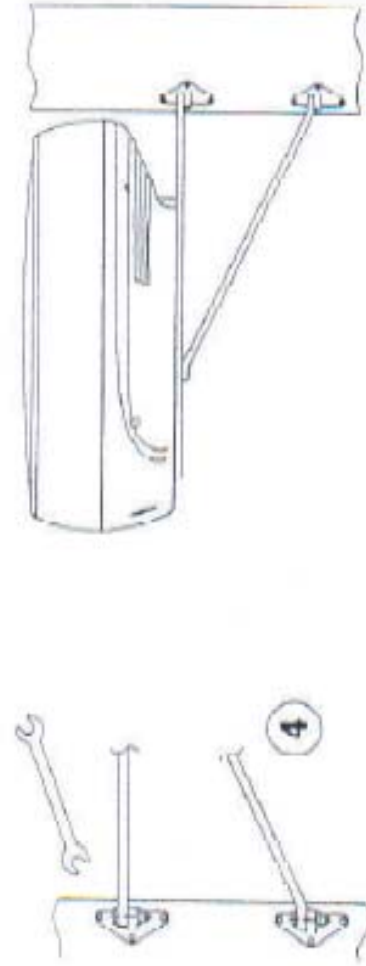

RADAR MOUNTING PLATFORM FITTING INSTRUCTIONS

RAYMARINE LTD.
ANCHORAGE PARK,
FORT SMOUTH,
HAMPSHIRE PO3 5TD
ENGLAND
TEL +44 (0)23 52693611
FAX +44 (0)23 52694642

RAYMARINE Inc.
22, COTTON ROAD,
LINTH,
NASHUA, NEW HAMPSHIRE,
03063-4219 U.S.A.
TEL 603.881.5200
FAX 603.864.4756