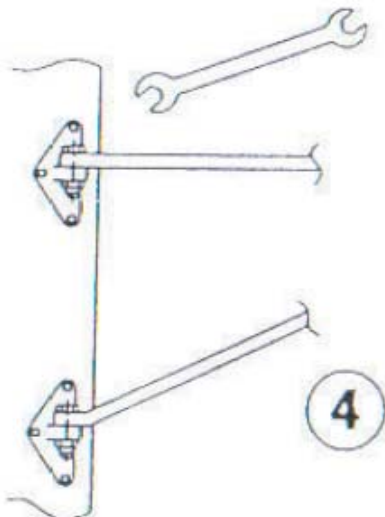

## One Piece Mast Platforms Fitting Instruction

# RADAR MOUNTING PLATFORM FITTING INSTRUCTIONS

RAYMARINE LTD.  
ANCHORAGE PARK,  
FORT SMOUTH,  
HAMPSHIRE PO3 5TD  
ENGLAND  
TEL +44 (0)23 52693611  
FAX +44 (0)23 52694642

RAYMARINE Inc.  
22, COTTON ROAD,  
LINTH,  
NASHUA, NEW HAMPSHIRE,  
03063-4219 U.S.A.  
TEL 603.881.5200  
FAX 603.864.4756

# RADAR MOUNTING PLATFORM FITTING INSTRUCTIONS

**Raymarine**

PATHFINDER D4 - 24" RADOME

RAYMARINE LTD,  
ANCHORAGE PARK,  
PORTSMOUTH,  
HAMPSHIRE PO3 5TD  
ENGLAND  
TEL +44 (023) 92693611  
FAX +44 (023) 92694642