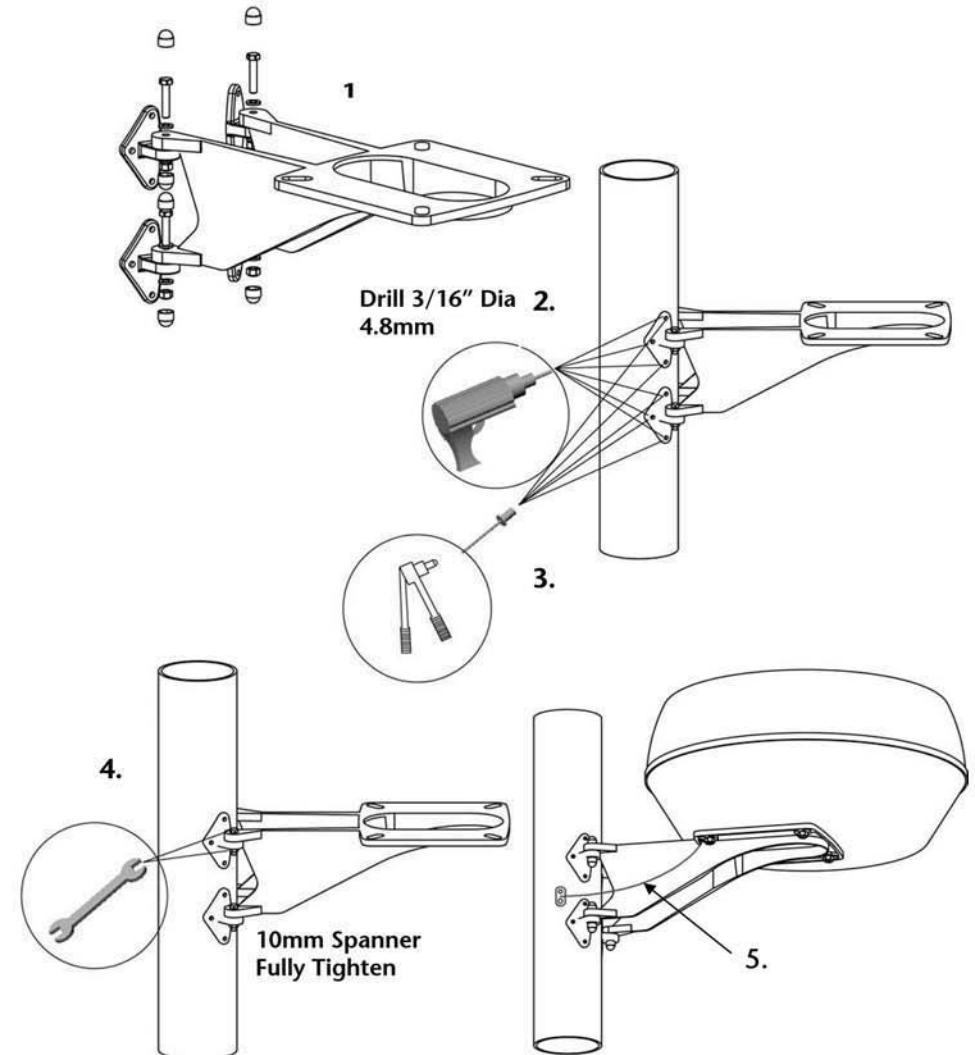

## One Piece Mast Platforms Fitting Instruction

### Kit Contents:

1 x Mast platform [depending on model platform may differ in appearance from model shown].  
4 x Platform Feet

4 x M6 x 30 Bolt  
4 x M6 Nyloc  
8 x M6 Nylon Washer  
8 x Nut Cover  
12 x Rivet  
1 x Safety Wire